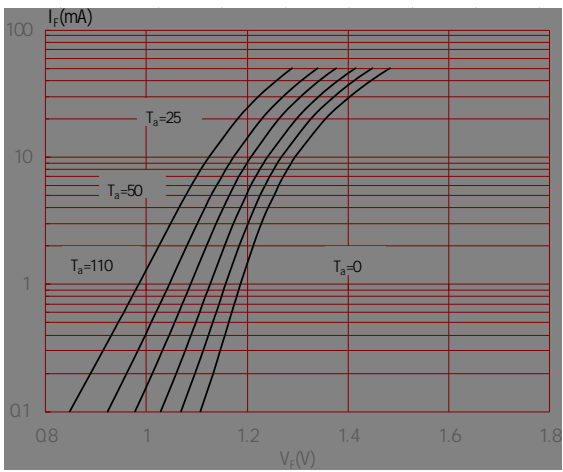

DIP	60Units/Tube
SMD	1200Units/Reel

---

	±