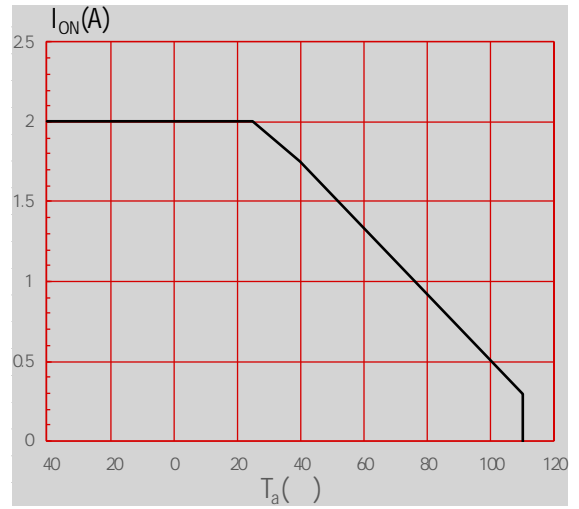

Parameter		Symbol	Value	Unit

P SON4	1500 Units/Reel

)

FIG.1:

FIG.2:

FIG.3:

FIG.4:

FIG.5:

FIG.6:

FIG.7:

FIG.8:

FIG.9:

FIG.10:

Fig.11: Switching Time Test Circuit and Waveform

Profile Feature	Sn-Pb Assembly Profile	Pb-Free Assembly Profile