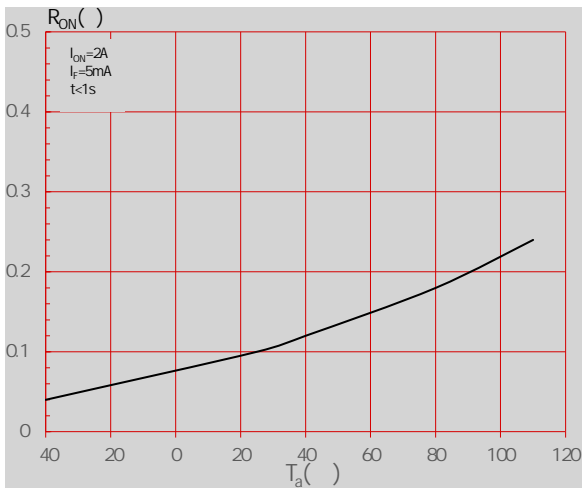

Parameter		Symbol	Value	Unit

P SON4	1500 Units/Reel

)

FIG.1:

FIG.2:

FIG.3:

FIG.4:

FIG.5:

FIG.6:

FIG.7:

FIG.8:

FIG.9:

FIG.10:

Fig.11: Switching Time Test Circuit and Waveform

Profile Feature	Sn-Pb Assembly Profile	Pb-Free Assembly Profile