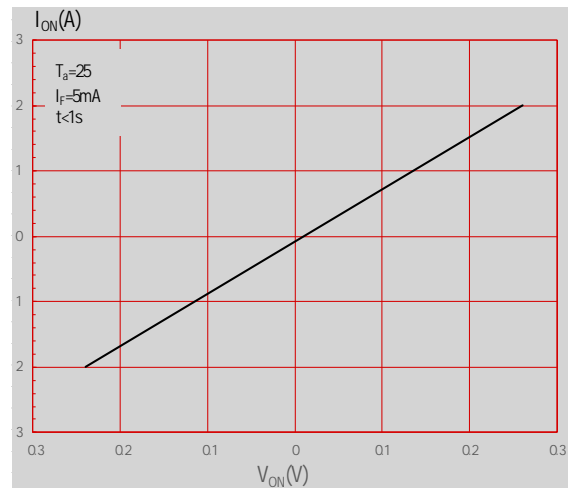

Parameter		Symbol	Value	Unit

P SON4	1500 Units/Reel

)

FIG.1:

FIG.2:

FIG.3:

FIG.4:

FIG.5:

FIG.6:

FIG.7:

FIG.8:

FIG.9:

FIG.10:

Fig.11: Switching Time Test Circuit and Waveform

Profile Feature	Sn-Pb Assembly Profile	Pb-Free Assembly Profile