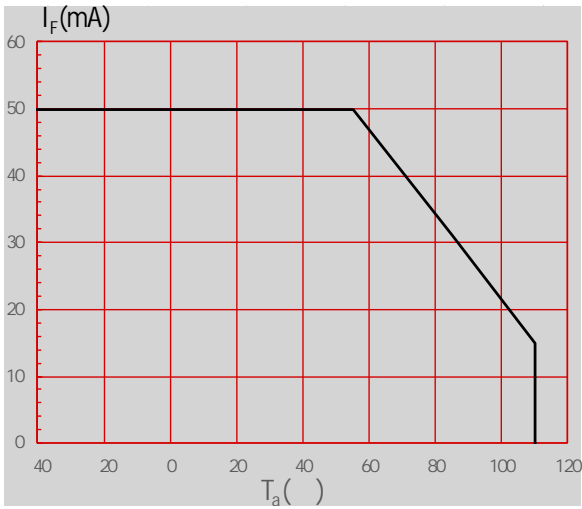

Parameter		Symbol	Value	Unit

P SON4	1500 Units/Reel

)

FIG.1:

FIG.2:

FIG.3:

FIG.4:

FIG.5:

FIG.6:

FIG.7:

FIG.8:

FIG.9:

FIG.10:

Fig.11: Switching Time Test Circuit and Waveform

Profile Feature	Sn-Pb Assembly Profile	Pb-Free Assembly Profile