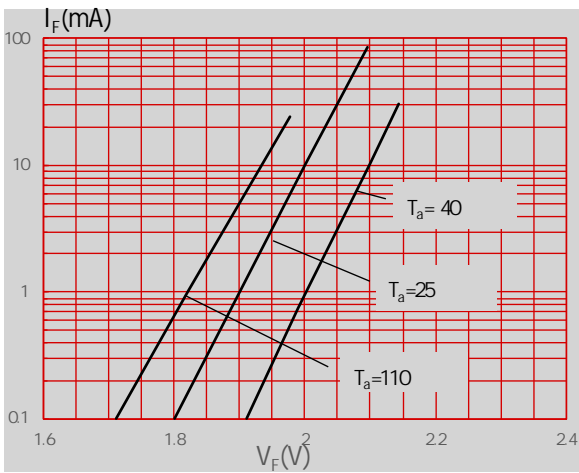

Parameter		Symbol	Value	Unit

P SON4	1500 Units/Reel

)

FIG.1:

FIG.2:

FIG.3:

FIG.4:

FIG.5:

FIG.6:

FIG.7:

FIG.8:

FIG.9:

FIG.10:

Fig.11: Switching Time Test Circuit and Waveform

Profile Feature	Sn-Pb Assembly Profile	Pb-Free Assembly Profile